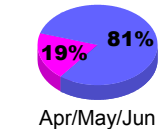

Membership Results 2008-2009

Membership 2007-2008

Month	Net Memb Goal	Actual New Memb	Actual Dropped Memb	Gain/Loss of Memb	Gain/Loss of Memb
Jul/Aug/Sep	80	73	-70	3	-3
Oct/Nov/Dec	100	138	-29	109	44
Jan/Feb/Mar	50	244	-34	210	36
Apr/May/June	0	61	-195	-134	32
Totals	230	516	-328	188	109

Membership Results 2008-2009

Goal, New, Dropped, Gain/Loss

Comparison of Membership Gain/Loss

Current Year Compared to the Previous Year

Gender Comparison 2008-2009

Jul/Aug/Sep

Oct/Nov/Dec

Jan/Feb/Mar

Apr/May/June

Male

Female