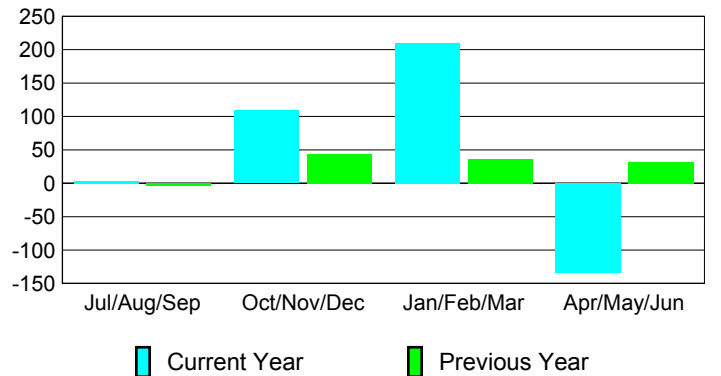

Membership Results 2008-2009

Membership 2007-2008

Month	Net Memb Goal	Actual New Memb	Actual Dropped Memb	Gain/Loss of Memb	Gain/Loss of Memb
Jul/Aug/Sep	80	73	-70	3	-3
Oct/Nov/Dec	100	138	-29	109	44
Jan/Feb/Mar	50	244	-34	210	36
Apr/May/June	0	61	-195	-134	32
Totals	230	516	-328	188	109

Membership Results 2008-2009

Goal, New, Dropped, Gain/Loss

Comparison of Membership Gain/Loss

Current Year Compared to the Previous Year

Gender Comparison 2008-2009

Jul/Aug/Sep

Oct/Nov/Dec

Jan/Feb/Mar

Apr/May/June

Male

Female