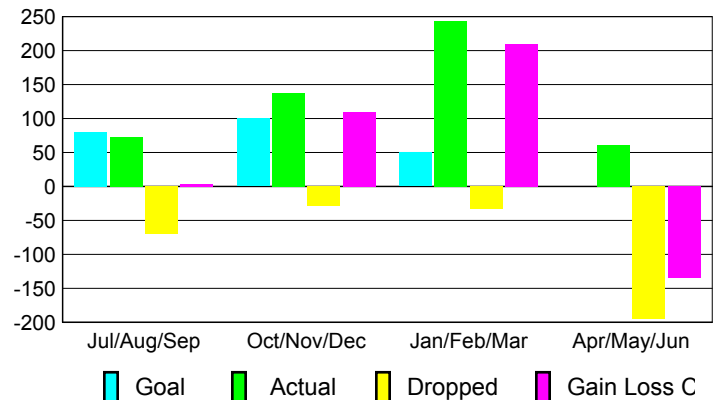

Membership Results 2008-2009

Goal, New, Dropped, Gain/Loss

Comparison of Membership Gain/Loss

Current Year Compared to the Previous Year