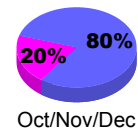

Membership Results 2008-2009

Membership 2007-2008

Month	Net Memb Goal	Actual New Memb	Actual Dropped Memb	Gain/Loss of Memb	Gain/Loss of Memb
Jul/Aug/Sep	80	73	-70	3	-3
Oct/Nov/Dec	100	138	-29	109	44
Jan/Feb/Mar	50	244	-34	210	36
Apr/May/June	0	61	-195	-134	32
Totals	230	516	-328	188	109

Membership Results 2008-2009

Goal, New, Dropped, Gain/Loss

Comparison of Membership Gain/Loss

Current Year Compared to the Previous Year

Gender Comparison 2008-2009

Jul/Aug/Sep

Oct/Nov/Dec

Jan/Feb/Mar

Apr/May/June

Male

Female