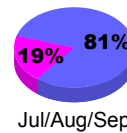

Membership Results 2008-2009

Membership 2007-2008

Month	Net Memb Goal	Actual New Memb	Actual Dropped Memb	Gain/Loss of Memb	Gain/Loss of Memb
Jul/Aug/Sep	80	73	-70	3	-3
Oct/Nov/Dec	100	138	-29	109	44
Jan/Feb/Mar	50	244	-34	210	36
Apr/May/June	0	61	-195	-134	32
Totals	230	516	-328	188	109

Membership Results 2008-2009

Goal, New, Dropped, Gain/Loss

Comparison of Membership Gain/Loss

Current Year Compared to the Previous Year

Gender Comparison 2008-2009

Jul/Aug/Sep

Oct/Nov/Dec

Jan/Feb/Mar

Apr/May/June

Male

Female