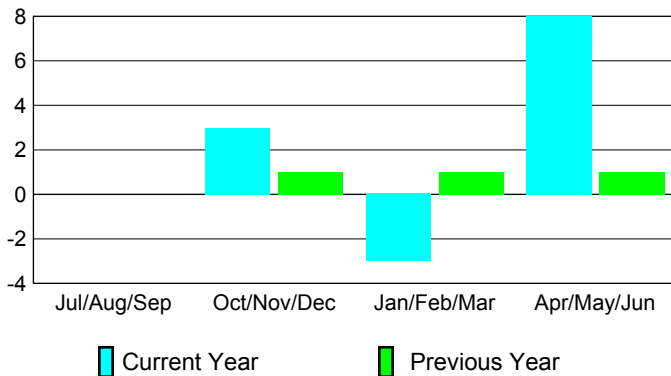

2008-2009 GMT Quarterly Report for District (or Undistricted) District 323 F1

GMT: **KAMLESH JAIN**

Location: **INDIA**

GMT CA: **6**

CLUBS

Club Results 2008-2009

Clubs 2007-2008

Month	New Club Goal	Actual New Clubs	Actual Dropped Clubs	Gain/Loss of Clubs	Gain/Loss of Clubs
Jul/Aug/Sep	3	0	0	0	0
Oct/Nov/Dec	5	3	0	3	1
Jan/Feb/Mar	2	-3	0	-3	1
Apr/May/June	0	10	-2	8	1
Totals	10	10	-2	8	3

Club Results 2008-2009

Goal, New, Dropped, Gain/Loss

Comparison of Club Gain/Loss

Current Year Compared to the Previous Year

YTD Status Quo Clubs 2008-2009

Status Quo Clubs Compared to Status Quo Members

MEMBERSHIP