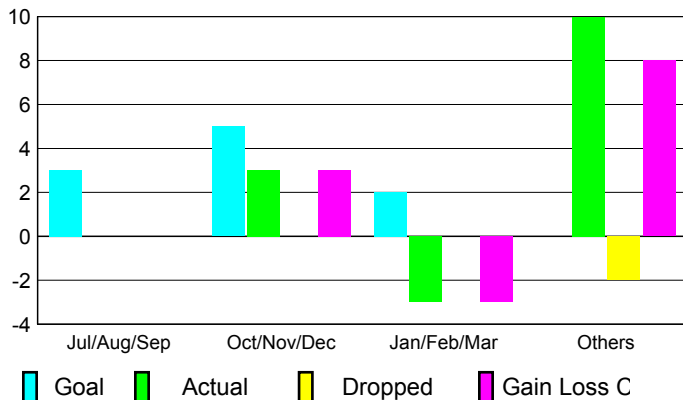

2008-2009 GMT Quarterly Report for District (or Undistricted) District 323 F1

GMT: **KAMLESH JAIN**

Location: **INDIA**

GMT CA: **6**

CLUBS

Club Results 2008-2009

Clubs 2007-2008

Month	New Club Goal	Actual New Clubs	Actual Dropped Clubs	Gain/Loss of Clubs	Gain/Loss of Clubs
Jul/Aug/Sep	3	0	0	0	0
Oct/Nov/Dec	5	3	0	3	1
Jan/Feb/Mar	2	-3	0	-3	1
Apr/May/June	0	10	-2	8	1
Totals	10	10	-2	8	3

Club Results 2008-2009

Goal, New, Dropped, Gain/Loss

Comparison of Club Gain/Loss

Current Year Compared to the Previous Year

YTD Status Quo Clubs 2008-2009

Status Quo Clubs Compared to Status Quo Members

MEMBERSHIP

Membership Results 2008-2009

Membership 2007-2008

Month	Net Memb Goal	Actual New Memb	Actual Dropped Memb	Gain/Loss of Memb	Gain/Loss of Memb
Jul/Aug/Sep	80	73	-70	3	-3
Oct/Nov/Dec	100	138	-29	109	44
Jan/Feb/Mar	50	244	-34	210	36
Apr/May/June	0	61	-195	-134	32
Totals	230	516	-328	188	109