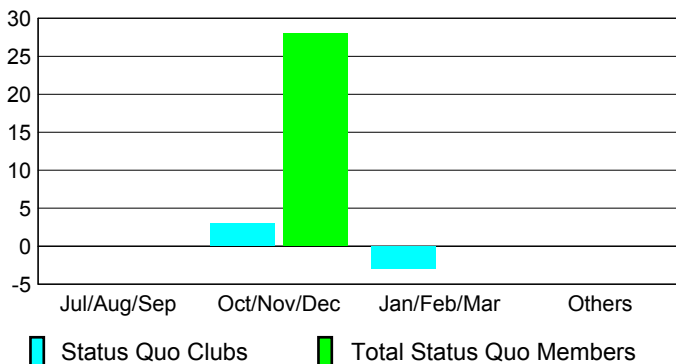

Club Results 2008-2009

Goal, New, Dropped, Gain/Loss

Comparison of Club Gain/Loss

Current Year Compared to the Previous Year

YTD Status Quo Clubs 2008-2009

Status Quo Clubs Compared to Status Quo Members

MEMBERSHIP

Membership Results 2008-2009

Membership 2007-2008

Month	Net Memb Goal	Actual New Memb	Actual Dropped Memb	Gain/Loss of Memb	Gain/Loss of Memb
Jul/Aug/Sep	80	73	-70	3	-3
Oct/Nov/Dec	100	138	-29	109	44
Jan/Feb/Mar	50	244	-34	210	36
Apr/May/June	0	61	-195	-134	32
Totals	230	516	-328	188	109