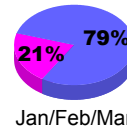

Membership Results 2008-2009

Membership 2007-2008

Month	Net Memb Goal	Actual New Memb	Actual Dropped Memb	Gain/Loss of Memb	Gain/Loss of Memb
Jul/Aug/Sep	80	73	-70	3	-3
Oct/Nov/Dec	100	138	-29	109	44
Jan/Feb/Mar	50	244	-34	210	36
Apr/May/June	0	61	-195	-134	32
Totals	230	516	-328	188	109

Membership Results 2008-2009

Goal, New, Dropped, Gain/Loss

Comparison of Membership Gain/Loss

Current Year Compared to the Previous Year

Gender Comparison 2008-2009

Jul/Aug/Sep

Oct/Nov/Dec

Jan/Feb/Mar

Apr/May/June

Male

Female